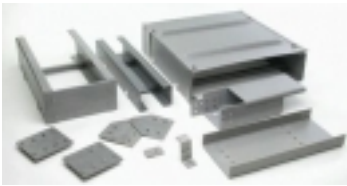

Green Anchor Group

International Steel Trading

Cable Support Systems

Channel

For laying computer cables, communication cables, and for all high sensitive systems. It works well in resisting interference and protecting the cables in seriously corrosive environment. [\[Product Details...\]](#)

Tray

Applied in petrol industry, chemical industry, power industries and telecommunication. It is features by such advantages as small weight, great loading capacity, simple structure, quick heat dissipation. [\[Product Details...\]](#)

Ladder

Features lightness, low cost, good ventilation ability and quick heat dissipation. Used for laying big diameter cables, especially in presence of high-voltage, low-voltage power systems. [\[Product Details...\]](#)

Closed Ladder

Closed ladder type cable tray are suitable for vertical cable laying of cables. [\[Product Details...\]](#)

- -
 -
 -
 -
- « « Start
« Prev
1
Next »
End » »

Results 1 - 4 of 4