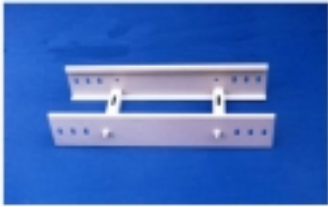

Green Anchor Group

International Steel Trading

Cable Support Systems

Channel

For laying computer cables, communication cables, and for all high sensitive systems. It works well in resisting interference and protecting the cables in seriously corrosive environment. [\[Product Details...\]](#)

Tray

Applied in petrol industry, chemical industry, power industries and telecommunication. It is features by such advantages as small weight, great loading capacity, simple structure, quick heat dissipation. [\[Product Details...\]](#)

Ladder

Features lightness, low cost, good ventilation ability and quick heat dissipation. Used for laying big diameter cables, especially in presence of high-voltage, low-voltage power systems. [\[Product Details...\]](#)

Closed Ladder

Closed ladder type cable tray are suitable for vertical cable laying of cables. [\[Product Details...\]](#)

- -
 -
 -
 -
- « « Start
« Prev
1
Next »
End » »

Results 1 - 4 of 4